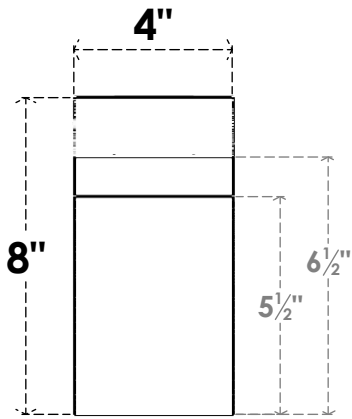

ITEM NUMBER: RFTURO040X08000X32000X008YOR00RCPR

4"W X 8"H X 32"L TIMBERTHANE ROUGH CEDAR YORKTOWN FAUX WOOD OPEN RAFTER TAIL, 8"L
END, PRIMED TAN **32"**

SIDE PROFILE

FRONT PROFILE

ISOMETRIC

GENERATED DATE : 03/02/2023