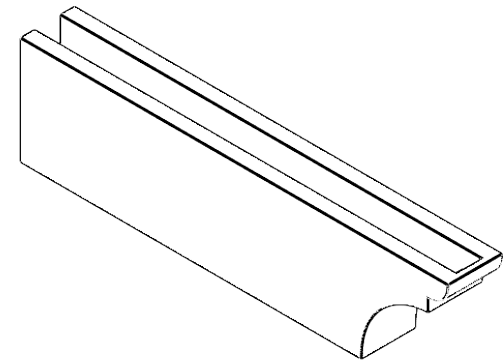

ITEM NUMBER: RFTURO040X08000X32000X008YOR00RCPR

4"W X 8"H X 32"L TIMBERTHANE ROUGH CEDAR YORKTOWN FAUX WOOD OPEN RAFTER TAIL, 8"L
END, PRIMED TAN **32"**

SIDE PROFILE

FRONT PROFILE

ISOMETRIC

GENERATED DATE : 03/02/2023

EKENA MILLWORK
2300 WEST MAIN ST.
CLARKSVILLE, TX 75426
TOLL FREE: 866-607-0453
WWW.EKENAMILLWORK.COM

NOTES

1. INSTALLATION TO BE COMPLETED IN ACCORDANCE WITH MANUFACTURER'S SPECIFICATIONS.
2. DRAWING MAY NOT BE TO SCALE
3. THIS DRAWING IS INTENDED FOR DESIGN AND PLANNING PURPOSES ONLY.
4. ALL INFORMATION CONTAINED HEREIN WAS CURRENT AT THE TIME OF DEVELOPMENT BUT MUST BE REVIEWED AND APPROVED BY THE PRODUCT MANUFACTURER TO BE CONSIDERED ACCURATE.
5. TIMBERTHANE ARCHITECTURAL PRODUCTS ARE MADE FROM HIGH DENSITY URETHANE AND COME FACTORY PRIMED