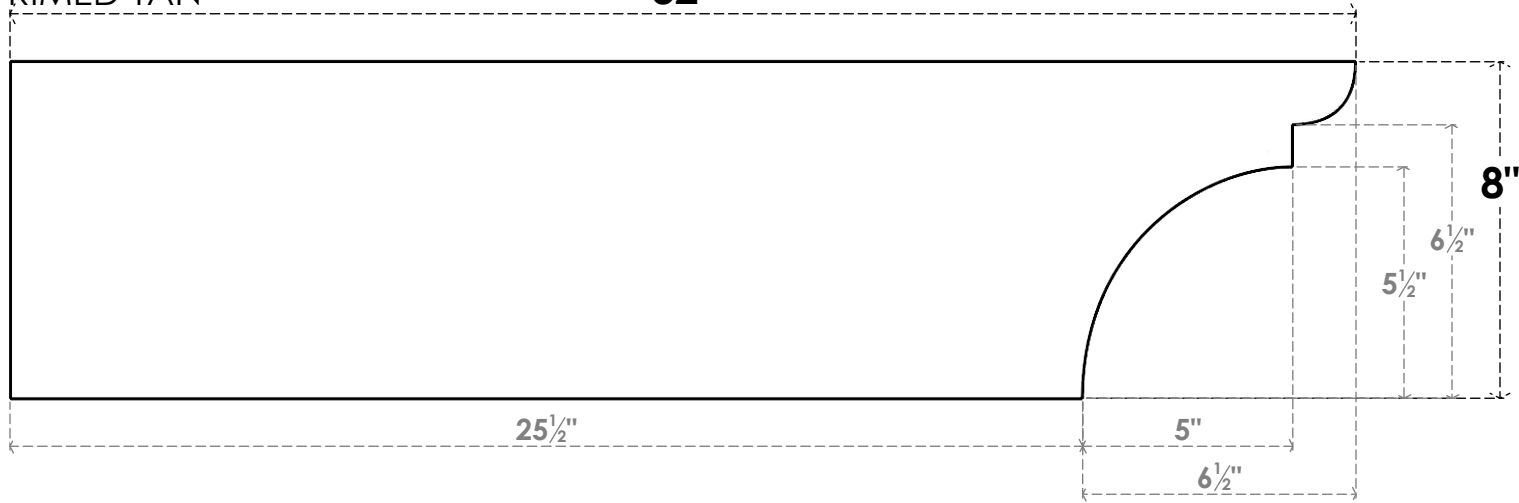

ITEM NUMBER: RFTURO040X08000X32000X008YOR00RCPR

4"W X 8"H X 32"L TIMBERTHANE ROUGH CEDAR YORKTOWN FAUX WOOD OPEN RAFTER TAIL, 8"L
END, PRIMED TAN **32"**

SIDE PROFILE

FRONT PROFILE

ISOMETRIC

GENERATED DATE : 03/02/2023